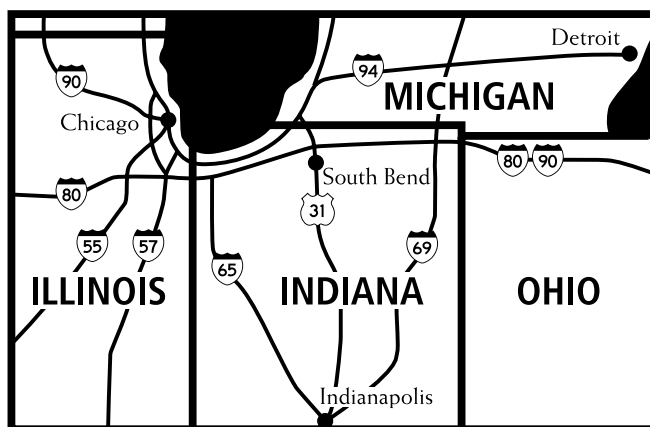

Area Map

The Michiana Regional Transportation Center provides from one location services for travel by air, train, bus, and rental car, including the South Shore Railroad, an electric commuter train to Chicago. South Bend is also served by Amtrak. The city lies about 90 miles east of Chicago, Illinois, 140 miles north of Indianapolis, Indiana, and 200 miles west of Detroit, Michigan.